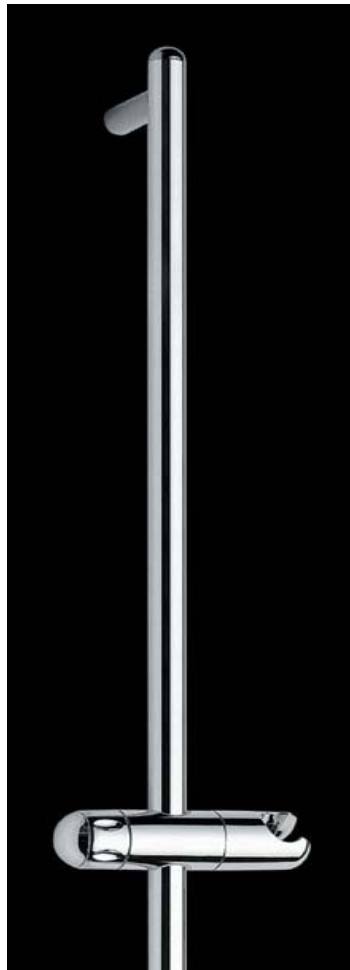

**10 YEAR
CALCIUM
GUARANTEE**
FM Mattsson

**10 YEAR
PRESSURE
GUARANTEE**
FM Mattsson

☎ 0870 7657987

🌐 www.alchallis.com

@ info@alchallis.com