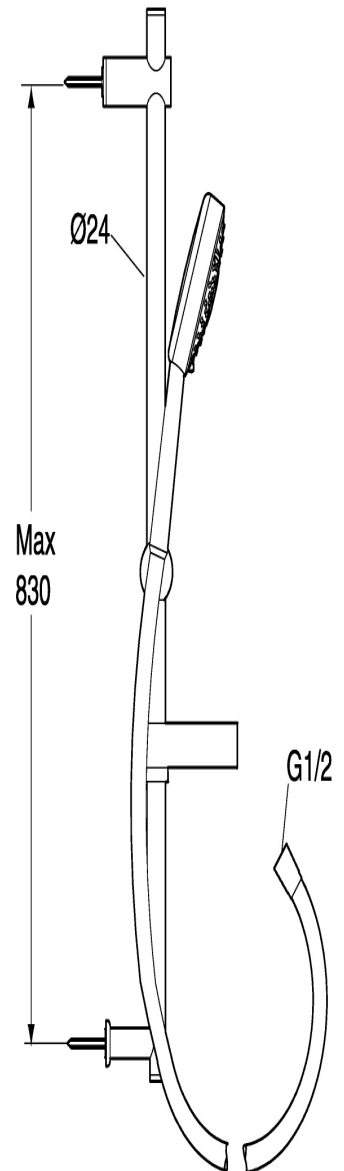

01628 529024

www.alchallis.com

@ info@alchallis.com