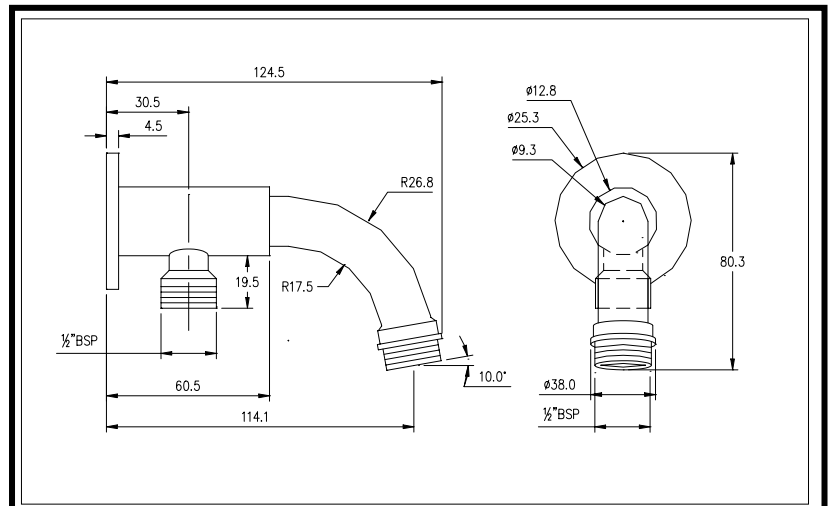

AL Challis Ltd

FM Mattsson

Europower House, Lower road, Cookham, Berkshire, SL6 9EH

Tele: 01628 529024 Fax: 0870 4580577

E-mail info@alchallis.com Web Site www.alchallis.com