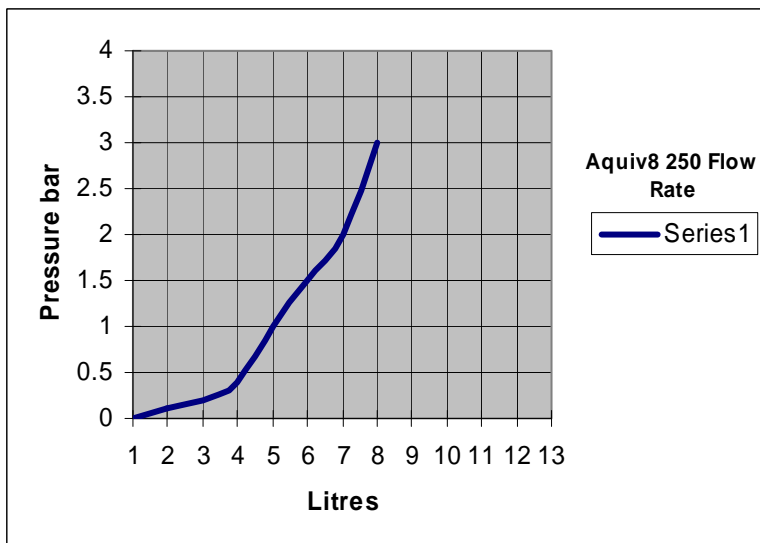

ORDER NUMBER

255 Bottom Entry
 250 Rear Entry

Aquiv8 Anti Vandal Water Saving Showerheads

Aquiv8 255

Aquiv8 250

- Can cut water and energy bills by as much as 70% with no loss in performance
- Anti-Scale
- No moving parts to replace
- Robust & reliable
- 12 month guarantee