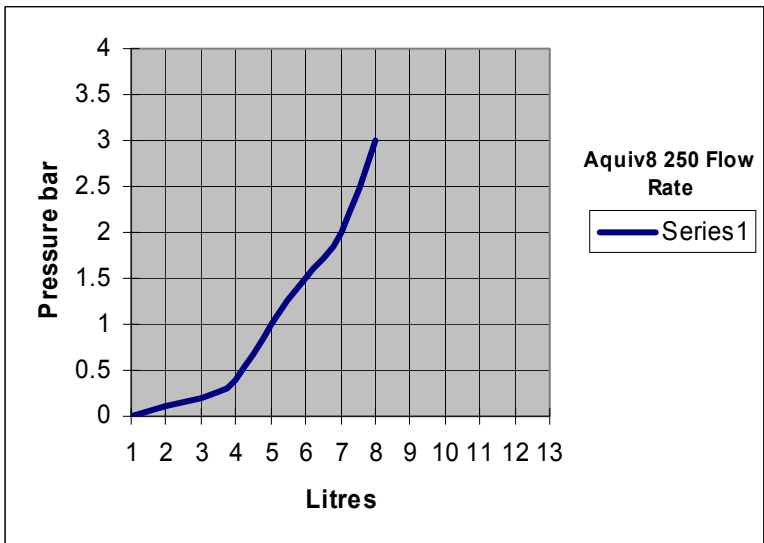

**ORDER NUMBER**

255 Bottom Entry  
 250 Rear Entry

Aquiv8 255

Aquiv8 250

- Can cut water and energy bills by as much as 70% with no loss in performance
- Anti-Scale
- No moving parts to replace
- Robust & reliable
- 12 month guarantee