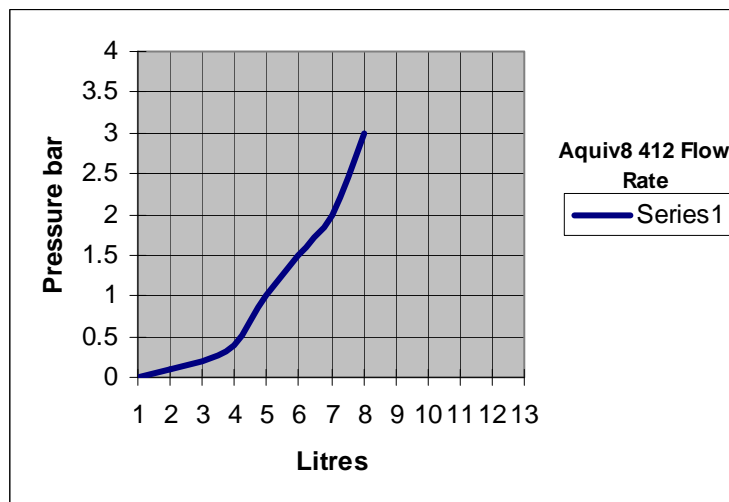

Uniclass L725111	EPIC G611
CI/SB (74.26)	X

Aquiv8 412 Water Saving Shower

DATA

Maximum Temperature	80°c
Minimum Pressure	1.0 bar
Maximum Pressure	12.0 bar
Connections Male	½” BSP
Adjustable Flow rate	4-8 Litres per minute
Weight	75 g
Length	22 cm
Width (Face)	6.5 cm

MATERIALS

Body Shock Proof ABS Plastic

APPLICATION

Our water saving showerheads conform to the highest standards and are designed for use in a wide range of applications. Flow rates can be adjusted to suit bespoke requirements. 412units particularly suit residential applications that require functionality combined with good looks. **Units not suitable for use with low pressure gravity fed system**

ORDER NUMBER

412 Chrome Finish

- Can cut water & energy bills by up to 50% with no loss of performance.
- Anti Scale
- No Moving Parts to Replace
- Robust & Reliable
- 3 year Guarantee
- Approved on Governments Water Technology List as water saving