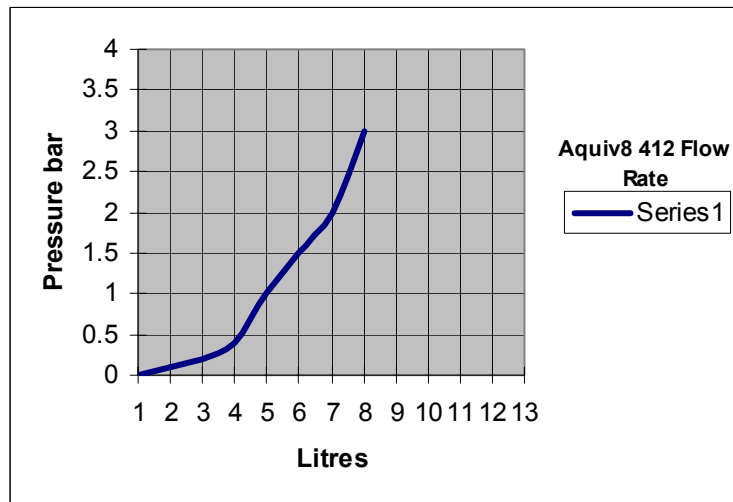

| | |
|---------------------|--------------|
| Uniclass L725111 | EPIC G611 |
| CI/SB (74.26) | X |

DATA

Maximum Temperature 80°C
 Minimum Pressure 1.0 bar
 Maximum Pressure 12.0 bar
 Connections Male ½" BSP
 Normal Flow Rates 8 Litre pm @3 bar
 Weight 75 g
 Length 22 cm
 Width (Face) 6.5 cm

ORDER NUMBER

412 Chrome Finish

Aquiv8 412 Water Saving Shower

- Can cut water & energy bills by up to 50% with no loss of performance.
- Anti Scale
- No Moving Parts to Replace
- Robust & Reliable
- 12 month Guarantee
- Approved on Governments Water Technology List as water saving