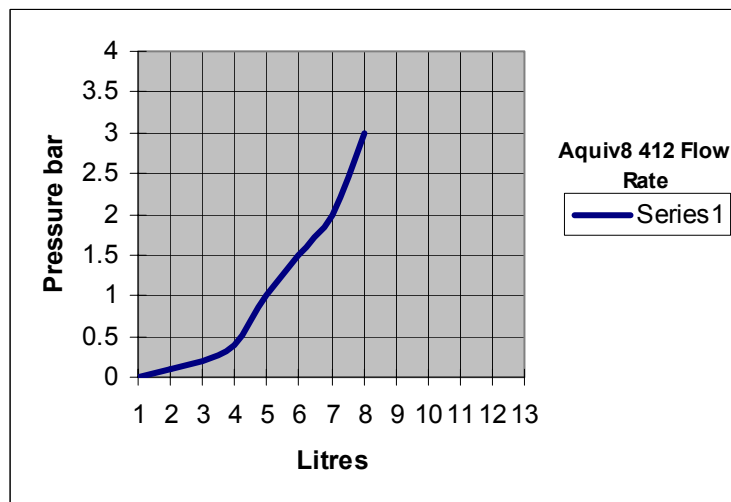

Uniclass L725111	EPIC G611
CI/SB (74.26)	X

DATA

Maximum Temperature 80°c
 Minimum Pressure 1.0 bar
 Maximum Pressure 12.0 bar
 Connections Male ½” BSP
 Normal Flow Rates 8 Litre pm @3 bar
 Weight 75 g
 Length 22 cm
 Width (Face) 6.5 cm

Aquiv8 412 Water Saving Shower

MATERIALS

Body Shock Proof ABS Plastic

APPLICATION

Our water saving showerheads conform to the highest standards and are designed for use in a wide range of applications. 412units particularly suit residential applications that require functionality combined with good looks. **Units not suitable for use with low pressure gravity fed system**

ORDER NUMBER

412 Chrome Finish

- Can cut water & energy bills by up to 50% with no loss of performance.
- Anti Scale
- No Moving Parts to Replace
- Robust & Reliable
- 12 month Guarantee
- Approved on Governments Water Technology List as water saving