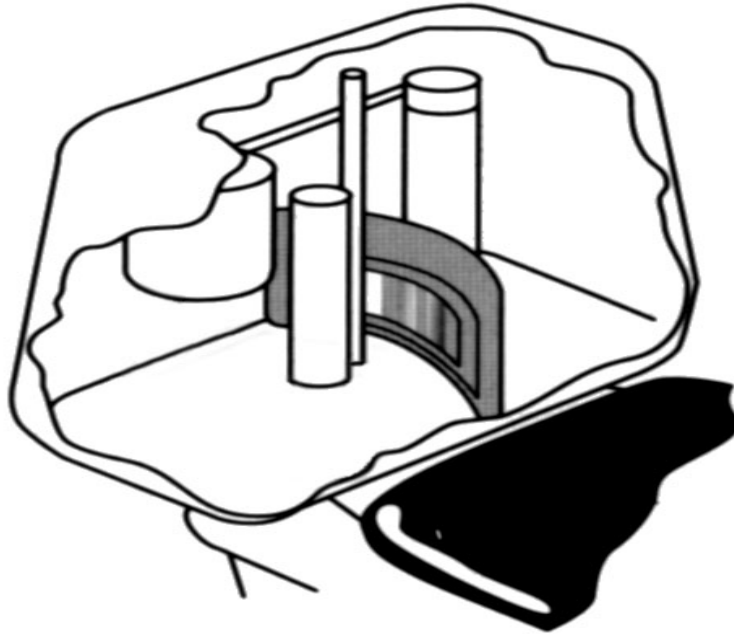

Aquiv8 50 Cistern Dam

DATA

Water Saving 1-3 litres per Flush
Fully adjustable
Dimensions 222 x 125 cm

MATERIALS

Rubberized Surround
Stainless Steel insert

APPLICATION

Quick & easy to fit into new and old cisterns and does not interfere with or require removal of cistern moving parts

Infinatly Adjustable

Quick & Easy to Fit

No Maintenance

**Savings of 1-3 litres
Per Flush**

Robust & Reliable

AL Challis Ltd

Europower House, Lower road, Cookham, Berkshire, SL6 9EH

Tele: 01628 529024 Fax:0870 4580577