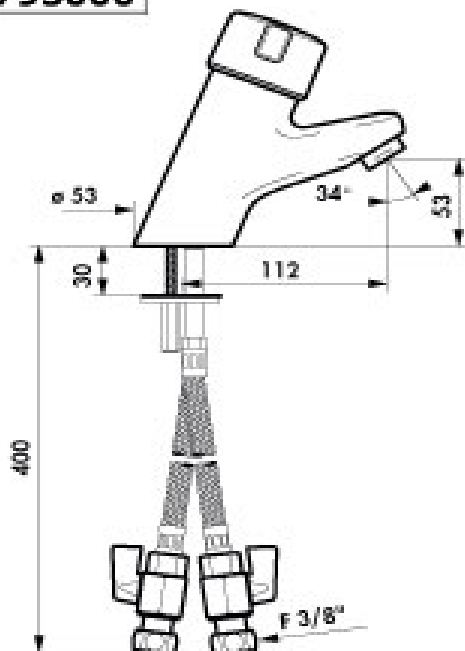

Uniclass L725111	EPIC G611
CI/SB (74.26)	X

DATA

Single automatic shutoff basin mixer
Max Output 8 l/pm @ 6 Bar

MATERIALS

Mixer Body BZR Brass With Chrome Finish

FEATURES

Shut off delay -20 seconds
Control knob temperature adjustment
Stainless steel flexible connectors & non-return valves
Scale proof aerator

SPEC CODES

Mono Basin Mixer (Chrome) with stop cocks 795 000
Mono Basin Mixer (Chrome) without stop cocks 795100

APPLICATION

Residential hospital, hotels, accommodation blocks, halls of residence, barracks, gymnasiums, Residential

TEMPOMIX BASIN TAP

795000

0870 7657987

www.alchallis.com

info@alchallis.com