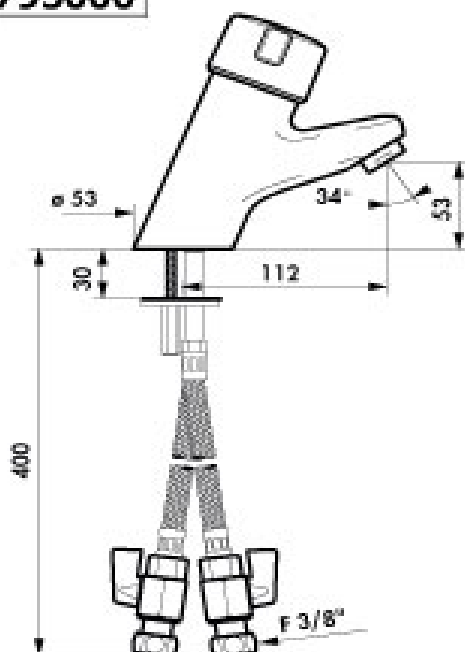

Uniclass L725111	EPIC G611
CI/SB (74.26)	X

DATA

Single automatic shutoff basin mixer
Max Output 8 l/pm @ 6 Bar

MATERIALS

Mixer Body BZR Brass With Chrome Finish

FEATURES

Shut off delay -20 seconds
Control knob temperature adjustment
Stainless steel flexible connectors & non-return valves
Scale proof aerator

SPEC CODES

Mono Basin Mixer (Chrome) with stop cocks 795 000
Mono Basin Mixer (Chrome) without stop cocks 795100

APPLICATION

Residential hospital, hotels, accommodation blocks, halls of residence, barracks, gymnasiums, Residential

TEMPOMIX BASIN TAP

795000

0870 7657987

www.alchallis.com

info@alchallis.com