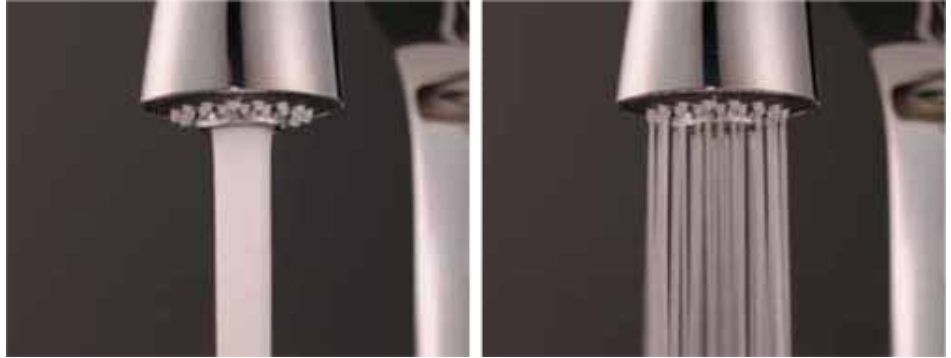

## Give your kitchen a new dimension

Mora Armatur's kitchen mixer, Mora Styxx, explodes the limits of kitchen units as we know them. It isn't just the electronic control panel, the LED light, the exceptional finish and the state-of-the-art visual design that are guaranteed to impress. With Mora Styxx, you regulate the temperature, the water pressure and the water jet with one hand, leaving the other hand free to wash dishes, cook or care for your children.

## It's this easy to install:

1. A small electrical box concealed under the sink unit is plugged into the electrical network. A backup battery ensures uninterrupted function if the electricity cuts out.
2. Mora Styxx is installed in the sink unit. The tap functions are easily controlled with buttons on the electronic control panel. A professional can install the whole system in about an hour.
3. It's ready for use. Now you've got a truly exceptional tap. With easy control, adjustable jet settings and a beautiful design, it's a joy to rinse both fruit and dishes.

### Jet settings

There are two different jet settings: a concentrated jet for filling a glass of water, and a practical spray setting for quickly and efficiently washing or rinsing dishes. You switch between the settings by pressing the centre button for two seconds.

### LED-lighting with temperature indication

The control display has an efficient and informative background lighting system that shows the mixing proportions between cold (blue) and hot (red) water.