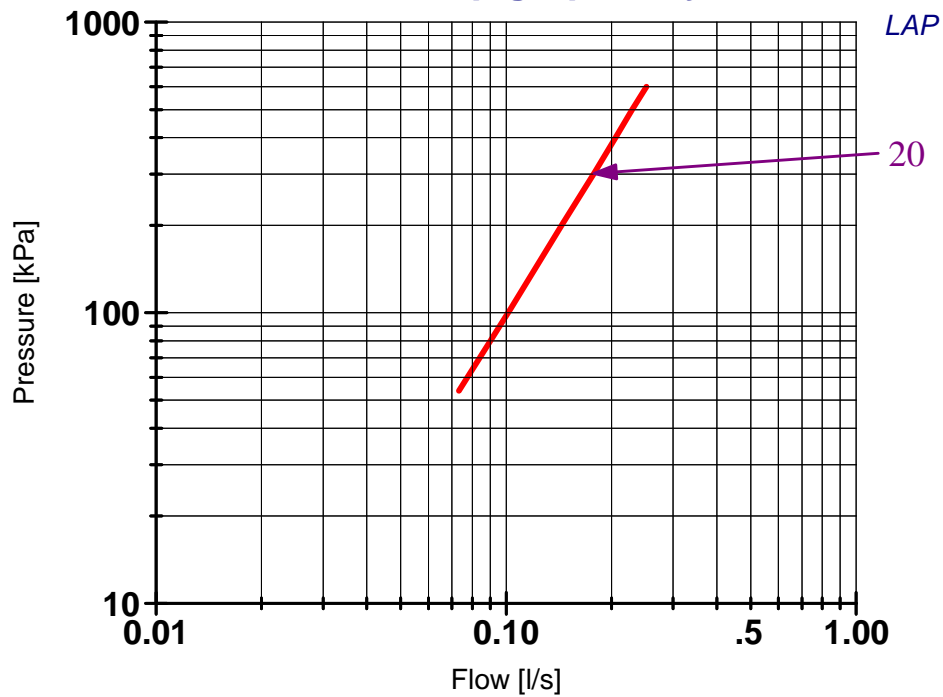

Productinformation

FMM: 9050-0050, RSK: 823 52 22

Single lever basin mixer
spout outlet basin mixer, Cascade A

Applies also for 9054, 9055

Bernt Westerhagen, 1999-02-12 13:22

405A

Pressure drop graph only CW

Table

	<i>CWp</i>	<i>CWF</i>	<i>CWF</i>	<i>Noise</i>
	[kPa]	[l/s]	[l/m]	[LAP]
50 kPa	53.8	0.0733	4.40	
100 kPa	103	0.103	6.18	<10
200 kPa	202	0.145	8.69	
300 kPa	301	0.178	10.7	20
400 kPa	400	0.206	12.3	
500 kPa	499	0.229	13.7	27
600 kPa	599	0.252	15.1	
Norm.fl	102	0.0999	5.99	
Open/C1	302	0.173	10.4	20

Productinformation

FMM: 9050-0050, RSK: 823 52 22

Single lever basin mixer
spout outlet basin mixer, Cascade B

Applies also for 9054, 9055

Bernt Westerhagen, 1999-02-12 13:40

70E0

Pressure drop graph only CW