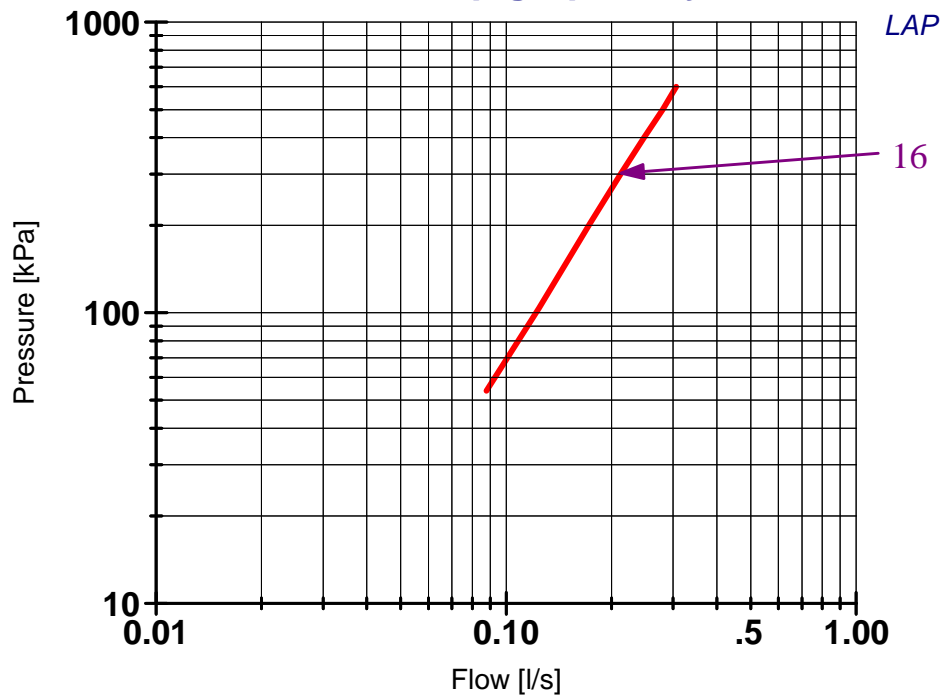

Productinformation

FMM: 9050-0050, RSK: 823 52 22

Single lever basin mixer
spout outlet basin mixer, Cascade A

Applies also for 9054, 9055

Bernt Westerhagen, 1999-02-12 13:22

405A

Pressure drop graph only CW

Productinformation

FMM: 9050-0050, RSK: 823 52 22

Single lever basin mixer
spout outlet basin mixer, Cascade B

Applies also for 9054, 9055

Bernt Westerhagen, 1999-02-12 13:40

70E0

Pressure drop graph only CW